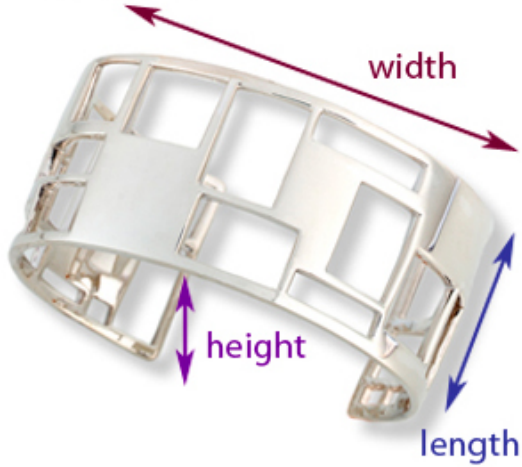

Zina

Measurement Guide

CUFF

EARRING

RING

Inches	Fraction	approx MM
0.06	1/16"	1.5
0.12	1/8"	3.5
0.18	3/16"	5
0.25	1/4"	6.5
0.31	5/16"	8
0.37	3/8"	9.5
0.50	1/2"	13
0.62	5/8"	16
0.75	3/4"	19
0.87	7/8"	22